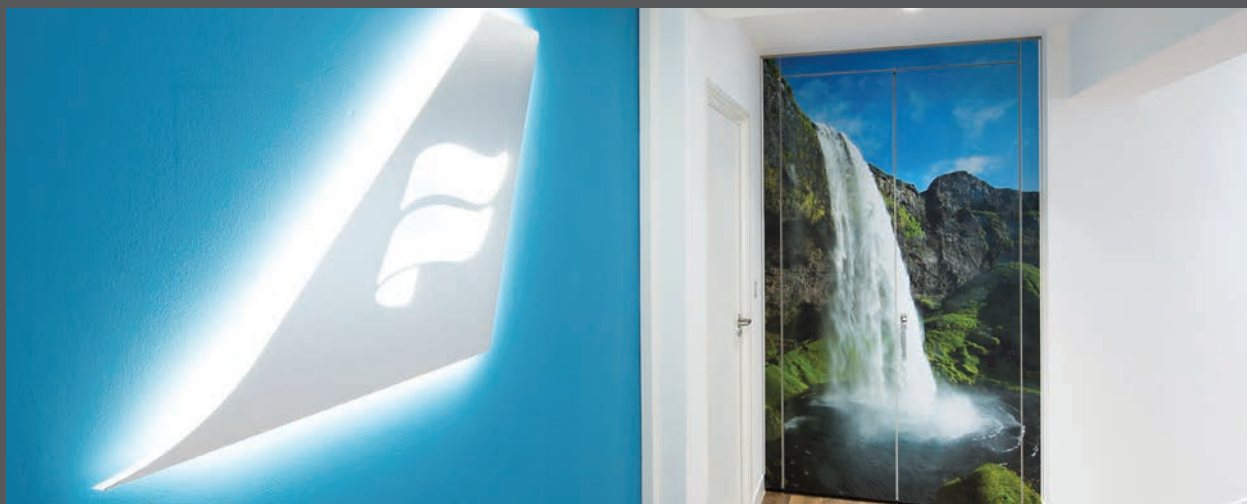

**Office Profile**

Making your business space work harder

ICELANDAIR

Main office space showing the limed oak wood-effect vinyl flooring

Director's office with low StorageWall and sit-stand desking

# ICELANDAIR

Icelandair commissioned Office Profile to redesign and fit out their London office in an efficient layout with a colour scheme that complemented their corporate branding.

In the two office spaces, the chosen flooring was limed oak wood-effect vinyl which was contrasted by supplying white desks and StorageWall. Pops of colour were introduced into the office with blue operator chairs. We supplied sit-stand desking for the staff along with mobile pedestals.

Icelandair were keen to follow their corporate branding and colours, so we applied a vinyl graphic of the Seljalandsfoss waterfall to their StorageWall in the corridor, and fitted a white composite material Icelandair sign, illuminated by LED's.