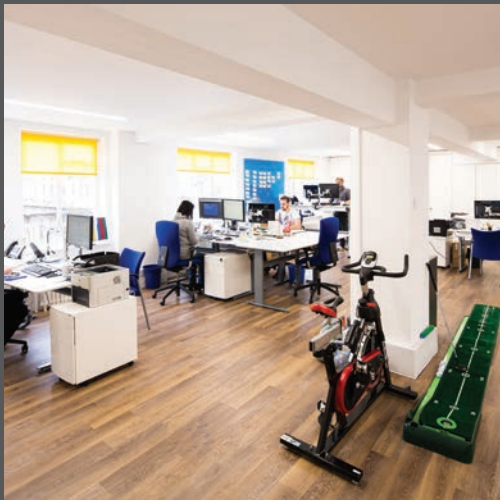

**Office Profile**

Making your business space work harder

ICELANDAIR

Main office space showing the limed oak wood-effect vinyl flooring

Director's office with low StorageWall and sit-stand desking

# ICELANDAIR

Icelandair commissioned Office Profile to redesign and fit out their London office in an efficient layout with a colour scheme that complemented their corporate branding.

In the two office spaces, the chosen flooring was limed oak wood-effect vinyl which was contrasted by supplying white desks and StorageWall. Pops of colour were introduced into the office with blue operator chairs. We supplied sit-stand desking for the staff along with mobile pedestals.