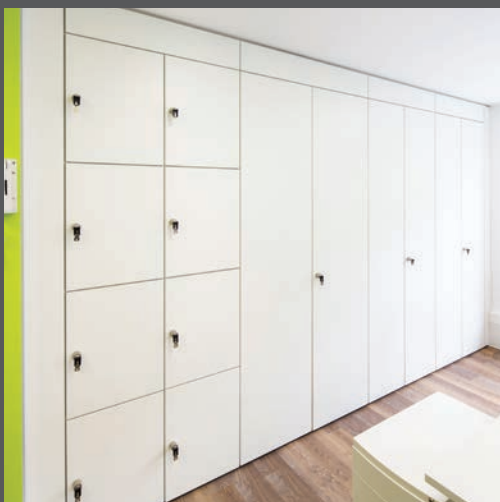

Bespoke storage wall in the sub-let office

Sit-stand desking in use in the main office area

We completely transformed the kitchen area from the previous smaller space into a light, spacious and colourful kitchen. We installed gloss white cupboards and laid colourful blue vinyl floor tiles which matched the blue walls and we also supplied tables with coordinated benches.