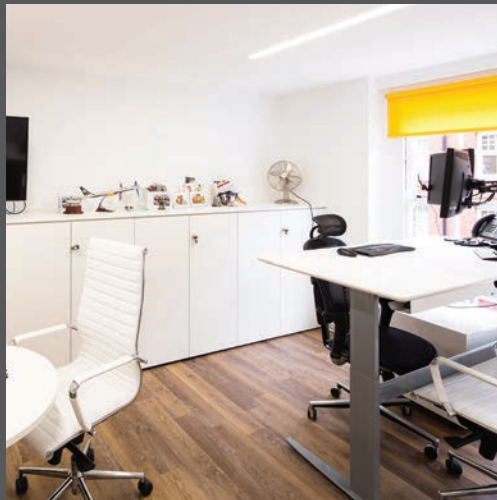

Director's office with low StorageWall and sit-stand desking

ICELANDAIR

Icelandair commissioned Office Profile to redesign and fit out their London office in an efficient layout with a colour scheme that complemented their corporate branding.

In the two office spaces, the chosen flooring was limed oak wood-effect vinyl which was contrasted by supplying white desks and StorageWall. Pops of colour were introduced into the office with blue operator chairs. We supplied sit-stand desking for the staff along with mobile pedestals.

In the Director's office, we installed a low StorageWall to provide a space efficient and modern storage solution, along with a circular table for informal meetings paired with white leather operator chairs for a sleek and professional feel.

Icelandair were keen to follow their corporate branding and colours, so we applied a vinyl graphic of the Seljalandsfoss waterfall to their StorageWall in the corridor, and fitted a white composite material Icelandair sign, illuminated by LED's.